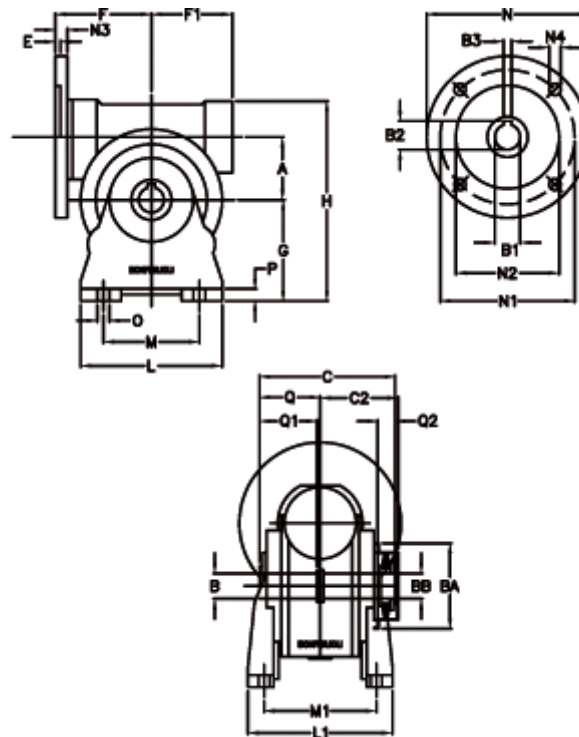

Article number: 390204902422216

Description: Worm Gear with Torque Limiter
VF 49-L1-A-24 P63B5

Measures

| | | | |
|------------|------------------------------|------------|----------|
| a = 49.50 | C2 = 63,5 | L1 = 124.0 | O = 8.5 |
| B = 25 | Description = VF 49A-xx-63B5 | m = 63 | P = 12 |
| B1 E7 = 11 | E = 3.0 | M1 = 98.5 | Q = 51.0 |
| B2 = 12.8 | F = 70 | N = 140 | Q1 = 41 |
| B3 H9 = 4 | F1 = 63 | N1 = 115 | Q2 = 15 |
| BA = 63 | g = 82 | N2 = 95 | |
| BB H7 = 14 | H = 162 | N3 = 10.5 | |
| C = 105 | L = 110 | N4 = 9,5 | |